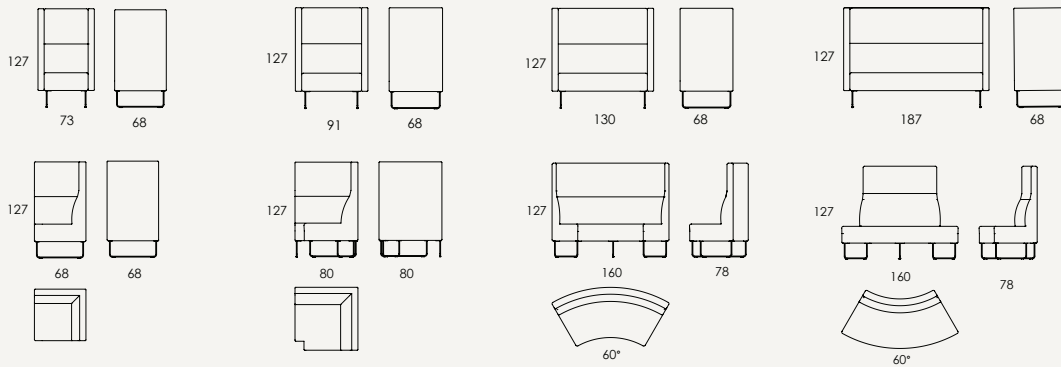

Pivot collection is a modular sofa series with maximum flexibility. Standard sections come in several shapes and desired upholstery. Modules with or without backs are available, and armrests as you please. The type with extra high back is called Pivot Cave. For easier care, we have developed Pivot Gap with space between seat and back.

VAD®

VAD®

DIMENSJONER / DIMENSIONS

1-, 1.5-, 2- og 3-seter u/armlen

1-, 2- og 3-seter m/armlen

1-, 1.5-, 2- og 3-seter u/rygg

Hjørneelementer

Pivot Cave