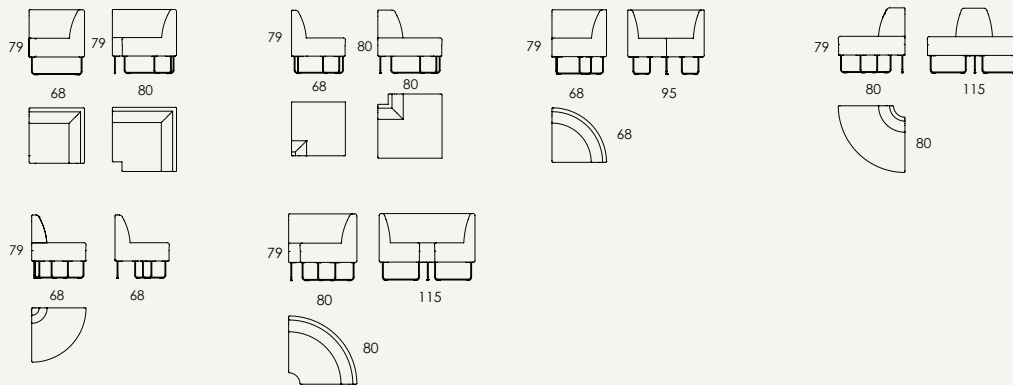

Pivot collection is a modular sofa series with maximum flexibility. Standard sections come in several shapes and desired upholstery. Modules with or without backs are available, and armrests as you please. The type with extra high back is called Pivot Cave. For easier care, we have developed Pivot Gap with space between seat and back.

VAD®

VAD®

DIMENSJONER / DIMENSIONS

1-, 1.5-, 2- og 3-seter u/armlen

1-, 2- og 3-seter m/armlen

1-, 1.5-, 2- og 3-seter u/rygg

Hjørneelementer

Pivot Cave