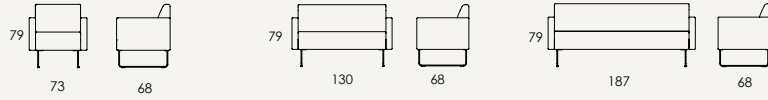

Pivot collection is a modular sofa series with maximum flexibility. Standard sections come in several shapes and desired upholstery. Modules with or without backs are available, and armrests as you please. The type with extra high back is called Pivot Cave. For easier care, we have developed Pivot Gap with space between seat and back.

VAD®

VAD®

DIMENSJONER / DIMENSIONS

1-, 1.5-, 2- og 3-seter u/armlen

1-, 2- og 3-seter m/armlen

1-, 1.5-, 2- og 3-seter u/rygg

Hjørneelementer

Pivot Cave