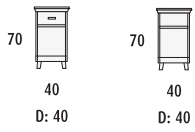

MATERIALER

Plater: 22 mm MDF

Overflate: Melamin eller laminat

Utførelse: Bjørk, bøk eller eik

Tre: Bjørk, bøk eller eik

FINISHES

Boards: 22 mm MDF

Surface: Melamine or HPL

Finish: Birch, beech or oak

Wood: Birch, beech or oak

DESIGN

Målfrid Vik, designer