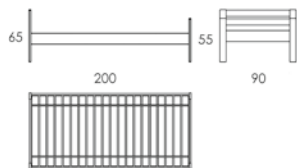

1105

1107

1108

1106

DELTA