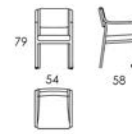

**EN:** BANKETT – simple and light chairs for conference halls, waiting areas, even for your dining table! Options for fabric or leather, with or without armrest, removable seat cover, incontinence sheet, wheels on the front legs and a rail joint. BANKETT is available with a flexible seat, where the seat height can be adjusted to 13 different levels.

BANKETT

1019

1020

1024

1027

Sittehøyde / Seating height: 46