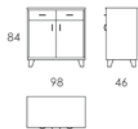

1201

1202

1203

1204

Produktene er også tilgjengelig i annen laminat / Products also available in other HPL

SELMA